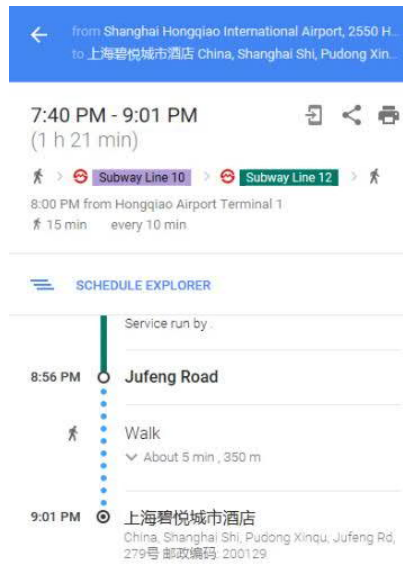

Address: 2851 Pudong Ave,
Pudong new area (Gate 1)

Directions:

1. Entrance by car via Gate 2:
2789 Pudong Ave, Pudong new area is only possible if the visitor is in the possession of an entrance permit issued by HHM.
2. Entrance via Small Gate:
59 Jinqiao Rd, Pudong new area
Needs registration in advance by HHM, or ask HHM employee to assist.

WinGD Training Centre Shanghai

Hongqiao international airport to hotel-taxi

- Around 45km, need 40-60 min,
- Taxi fare about 24-28\$ (daytime 5:00-23:00) or 29-32\$(night 23:00-5:00)

WinGD Training Centre Shanghai

Hongqiao international airport to hotel-Subway

- Line 10(Tiantong Road) ⇒Line 12(Jufeng road)
- Jufeng road station⇒exit 5⇒5minutes walk to Benjoy hotel need around 75min

WinGD Training Centre Shanghai

Hotel outside view and location

- Show hotel picture and address written in English and Chinese to taxi driver
- 碧悦城市酒店，地址:巨峰路279号（靠近利津路），电话021-50559966
- Benjoy Hotel, address: 279 Jufeng Rd,(close to Lijing Rd,) tel: 021-50559966