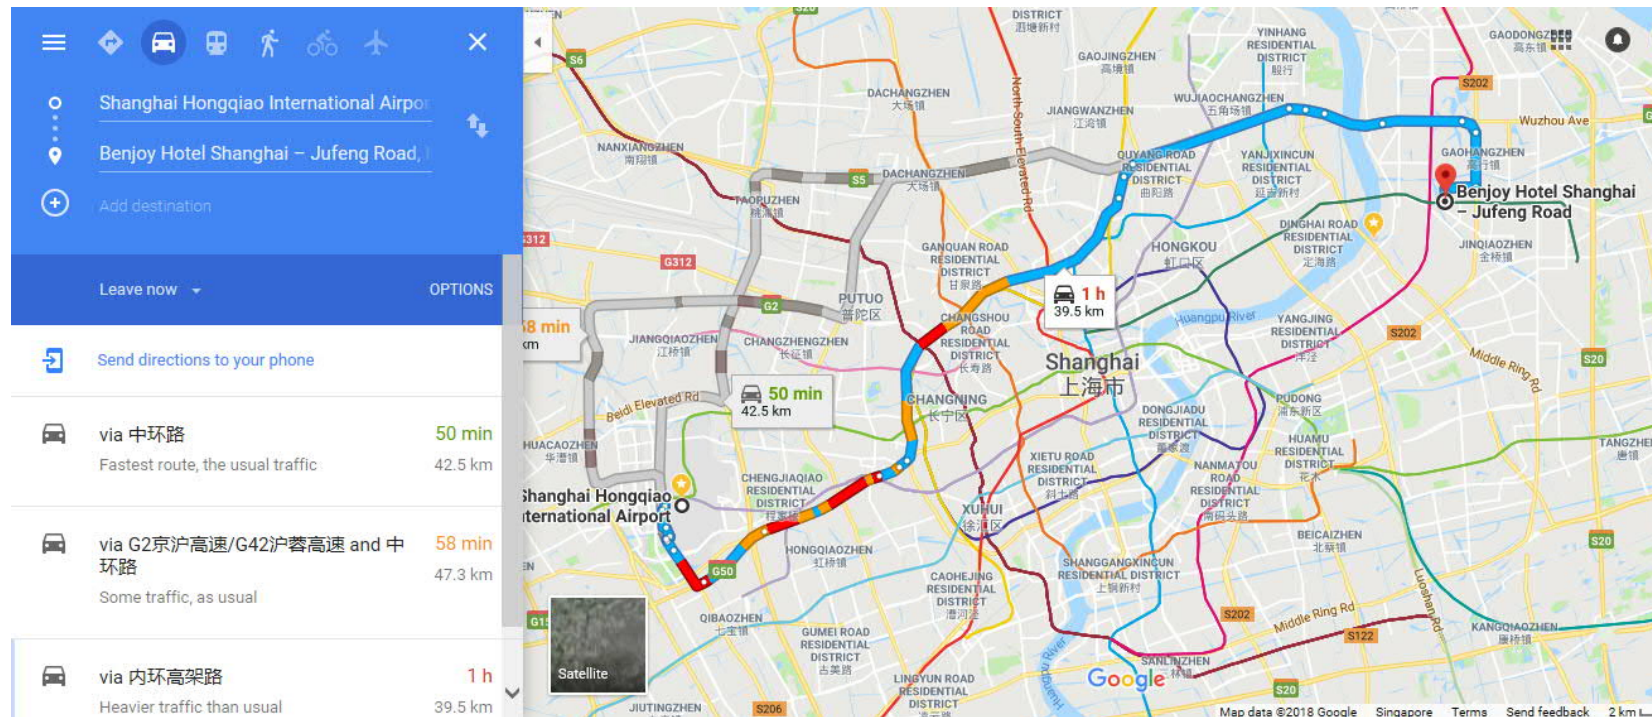

WinGD Training Centre Shanghai

Pudong international airport to hotel-Taxi

- Around 35km, need 30-35min,
- Taxi fare about 20-24\$ (daytime 5:00-23:00) or 25-27 \$(night 23:00-5:00)

WinGD Training Centre Shanghai

Pudong international airport to hotel-Subway

- Line 2 east extension line (Guanglan Road)⇒ Line 2(Century avenue)⇒ Line 6(Jufeng road)–
 - Jufeng road station⇒exit 5⇒5minutes walk to Benjoy hotel
- Need around 1h45 min

WinGD Training Centre Shanghai

Hongqiao international airport to hotel-taxi

- Around 45km, need 40-60 min,
- Taxi fare about 24-28\$ (daytime 5:00-23:00) or 29-32\$(night 23:00-5:00)

WinGD Training Centre Shanghai

- Show hotel picture and address written in English and Chinese to taxi driver
- 碧悦城市酒店，地址:巨峰路279号（靠近利津路），电话021-50559966
- Benjoy Hotel, address: 279 Jufeng Rd,(close to Lijing Rd,) tel: 021-50559966