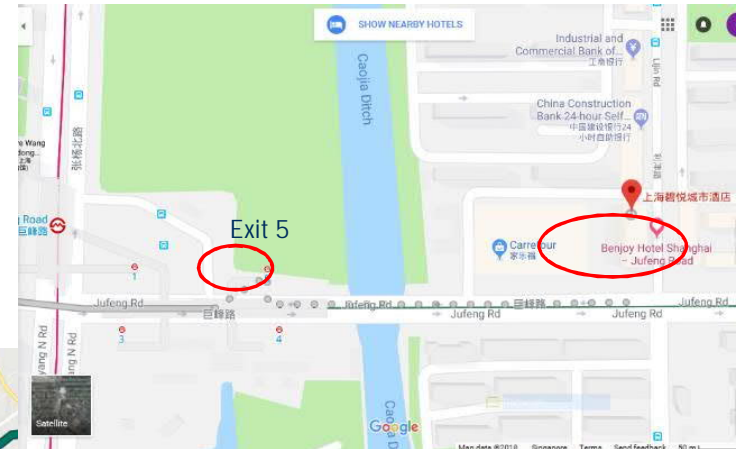

Address: 2851 Pudong Ave,
Pudong new area (Gate 1)

Directions:

1. Entrance by car via Gate 2:
2789 Pudong Ave, Pudong new area is only possible if the visitor is in the possession of an entrance permit issued by HHM.
2. Entrance via Small Gate:
59 Jinqiao Rd, Pudong new area
Needs registration in advance by HHM, or ask HHM employee to assist.

WinGD Training Centre Shanghai

Hongqiao international airport to hotel-taxi

- Around 45km, need 40-60 min,
- Taxi fare about 24-28\$ (daytime 5:00-23:00) or 29-32\$(night 23:00-5:00)

WinGD Training Centre Shanghai

Hongqiao international airport to hotel-Subway

- Line 10(Tiantong Road) ⇒Line 12(Jufeng road)
- Jufeng road station⇒exit 5⇒5minutes walk to Benjoy hotel need around 75min

WinGD Training Centre Shanghai

Hotel outside view and location

- Show hotel picture and address written in English and Chinese to taxi driver
- 碧悦城市酒店，地址:巨峰路279号（靠近利津路），电话021-50559966
- Benjoy Hotel, address: 279 Jufeng Rd,(close to Lijing Rd,) tel: 021-50559966