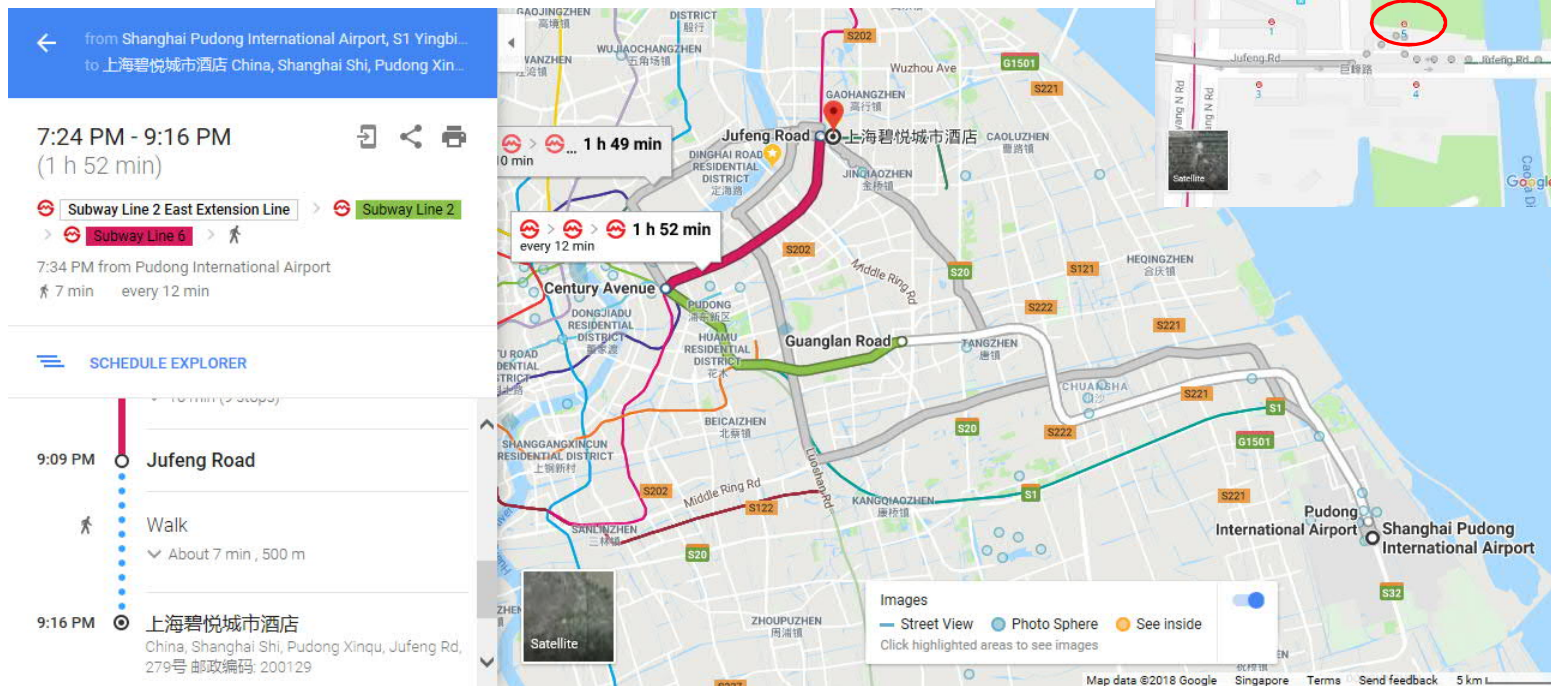

Address: 2851 Pudong Ave,
Pudong new area (Gate 1)

Directions:

1. Entrance by car via Gate 2:
2789 Pudong Ave, Pudong new area is only possible if the visitor is in the possession of an entrance permit issued by HHM.
2. Entrance via Small Gate:
59 Jinqiao Rd, Pudong new area
Needs registration in advance by HHM, or ask HHM employee to assist.

WinGD Training Centre Shanghai

Pudong international airport to hotel-Taxi

- Around 35km, need 30-35min,
- Taxi fare about 20-24\$ (daytime 5:00-23:00) or 25-27 \$(night 23:00-5:00)

WinGD Training Centre Shanghai

Pudong international airport to hotel-Subway

- Line 2 east extension line (Guanglan Road)⇒ Line 2(Century avenue)⇒ Line 6(Jufeng road)–
 - Jufeng road station⇒exit 5⇒5minutes walk to Benjoy hotel
- Need around 1h45 min

WinGD Training Centre Shanghai

Hongqiao international airport to hotel-taxi

- Around 45km, need 40-60 min,
- Taxi fare about 24-28\$ (daytime 5:00-23:00) or 29-32\$(night 23:00-5:00)

WinGD Training Centre Shanghai