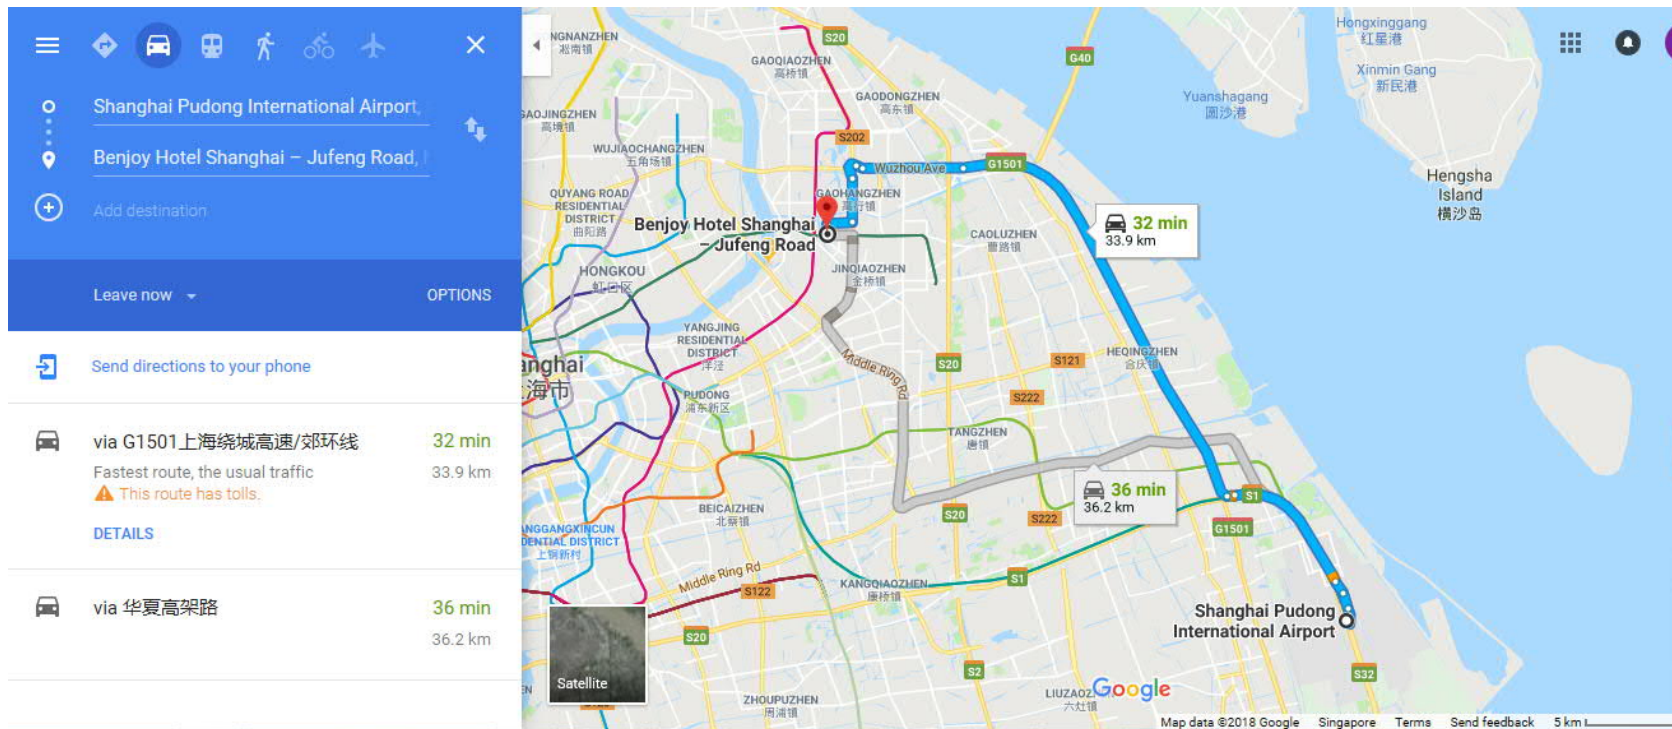

Address: 2851 Pudong Ave,
Pudong new area (Gate 1)

Directions:

1. Entrance by car via Gate 2:
2789 Pudong Ave, Pudong new area is only possible if the visitor is in the possession of an entrance permit issued by HHM.
2. Entrance via Small Gate:
59 Jinqiao Rd, Pudong new area
Needs registration in advance by HHM, or ask HHM employee to assist.

WinGD Training Centre Shanghai

Pudong international airport to hotel-Taxi

- Around 35km, need 30-35min,
- Taxi fare about 20-24\$ (daytime 5:00-23:00) or 25-27 \$(night 23:00-5:00)

WinGD Training Centre Shanghai

Pudong international airport to hotel-Subway

- Line 2 east extension line (Guanglan Road)⇒ Line 2(Century avenue)⇒ Line 6(Jufeng road)–
 - Jufeng road station⇒exit 5⇒5minutes walk to Benjoy hotel
- Need around 1h45 min

- Show hotel picture and address written in English and Chinese to taxi driver
- 碧悦城市酒店，地址:巨峰路279号（靠近利津路），电话021-50559966
- Benjoy Hotel, address: 279 Jufeng Rd,(close to Lijing Rd,) tel: 021-50559966