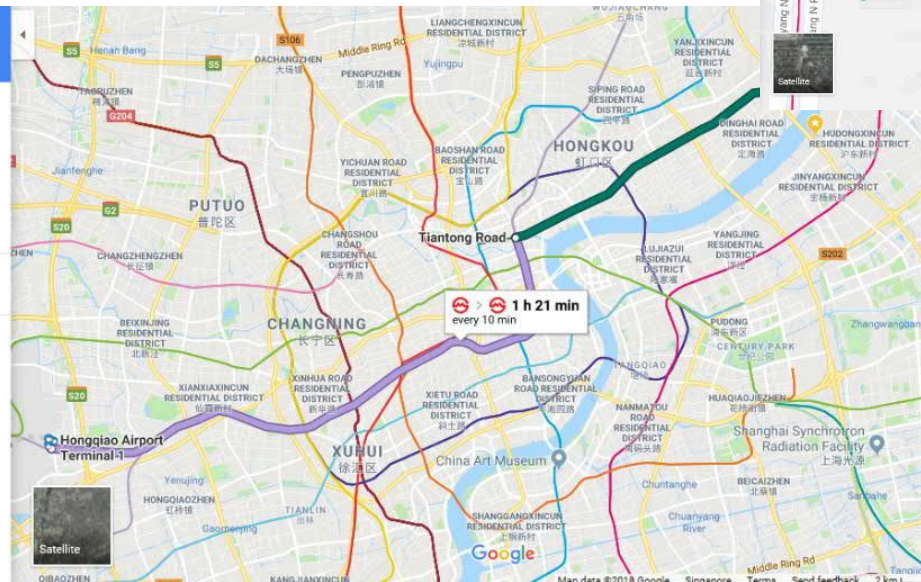

Pudong international airport to hotel-Subway

- Line 2 east extension line (Guanglan Road)⇒ Line 2(Century avenue)⇒ Line 6(Jufeng road)–
 - Jufeng road station⇒exit 5⇒5minutes walk to Benjoy hotel
- Need around 1h45 min

WinGD Training Centre Shanghai

Hongqiao international airport to hotel-taxi

- Around 45km, need 40-60 min,
- Taxi fare about 24-28\$ (daytime 5:00-23:00) or 29-32\$(night 23:00-5:00)

WinGD Training Centre Shanghai

Hongqiao international airport to hotel-Subway

- Line 10(Tiantong Road) ⇒Line 12(Jufeng road)
- Jufeng road station⇒exit 5⇒5minutes walk to Benjoy hotel need around 75min

WinGD Training Centre Shanghai

Hotel outside view and location

- Show hotel picture and address written in English and Chinese to taxi driver
- 碧悦城市酒店，地址:巨峰路279号（靠近利津路），电话021-50559966
- Benjoy Hotel, address: 279 Jufeng Rd,(close to Lijing Rd,) tel: 021-50559966