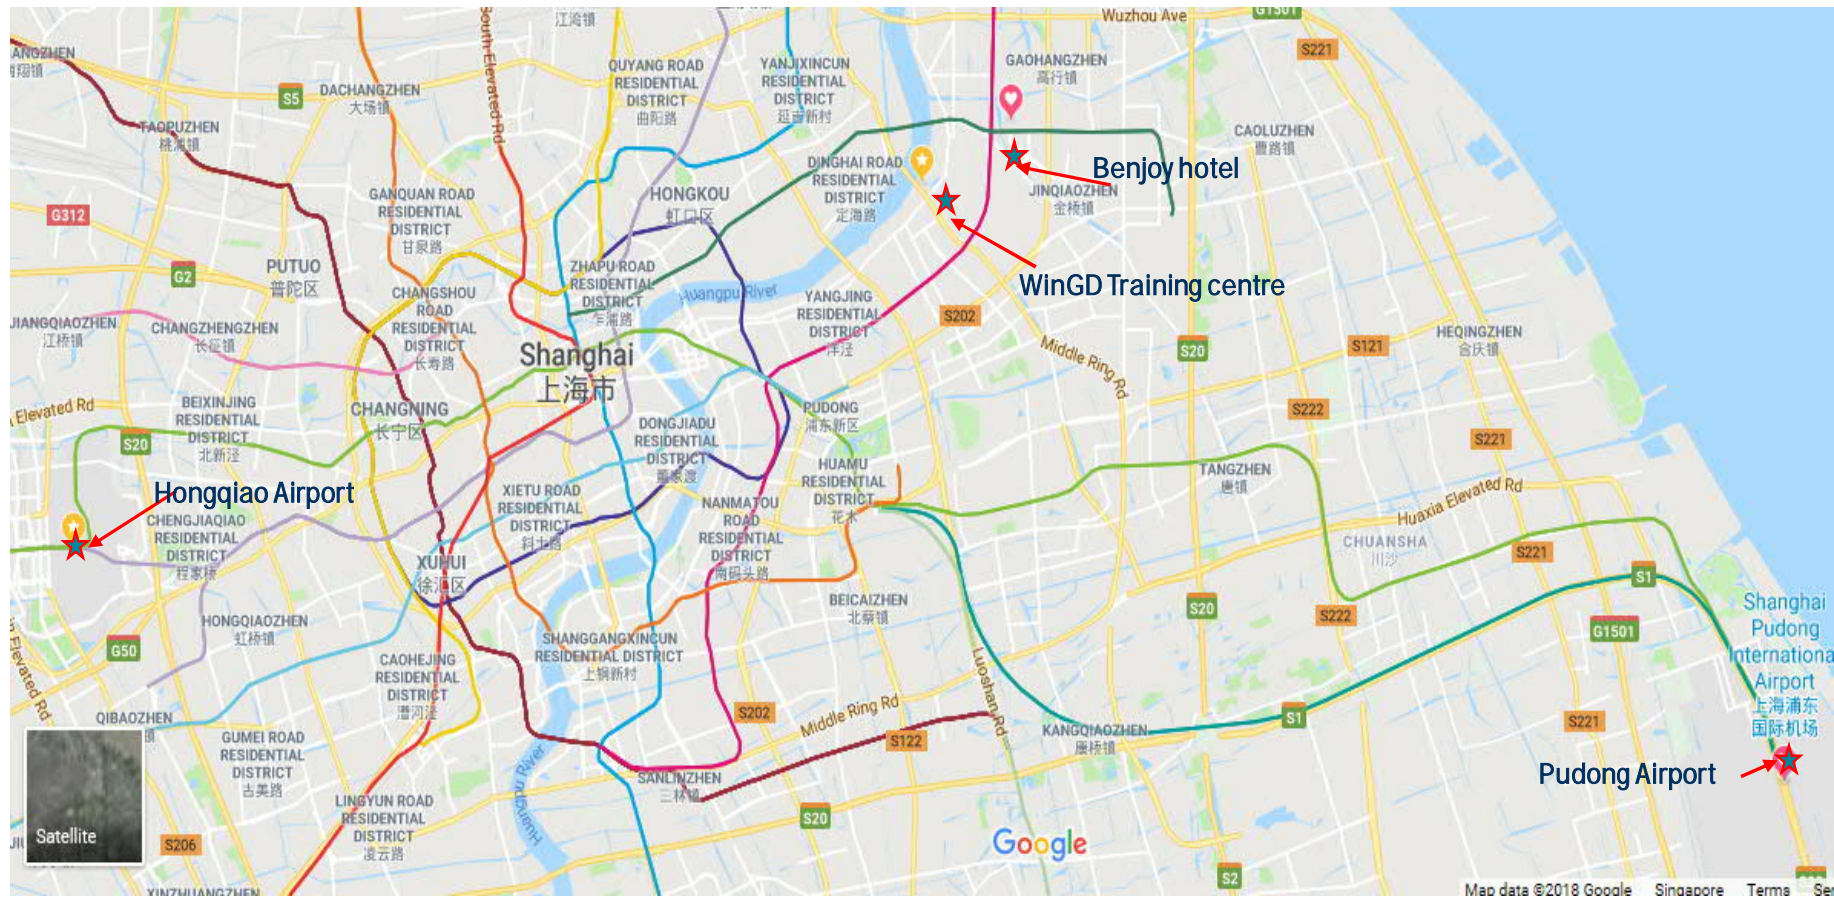

WinGD Training Centre Shanghai

Overview location of Airports/Cooperation Hotel/Training center