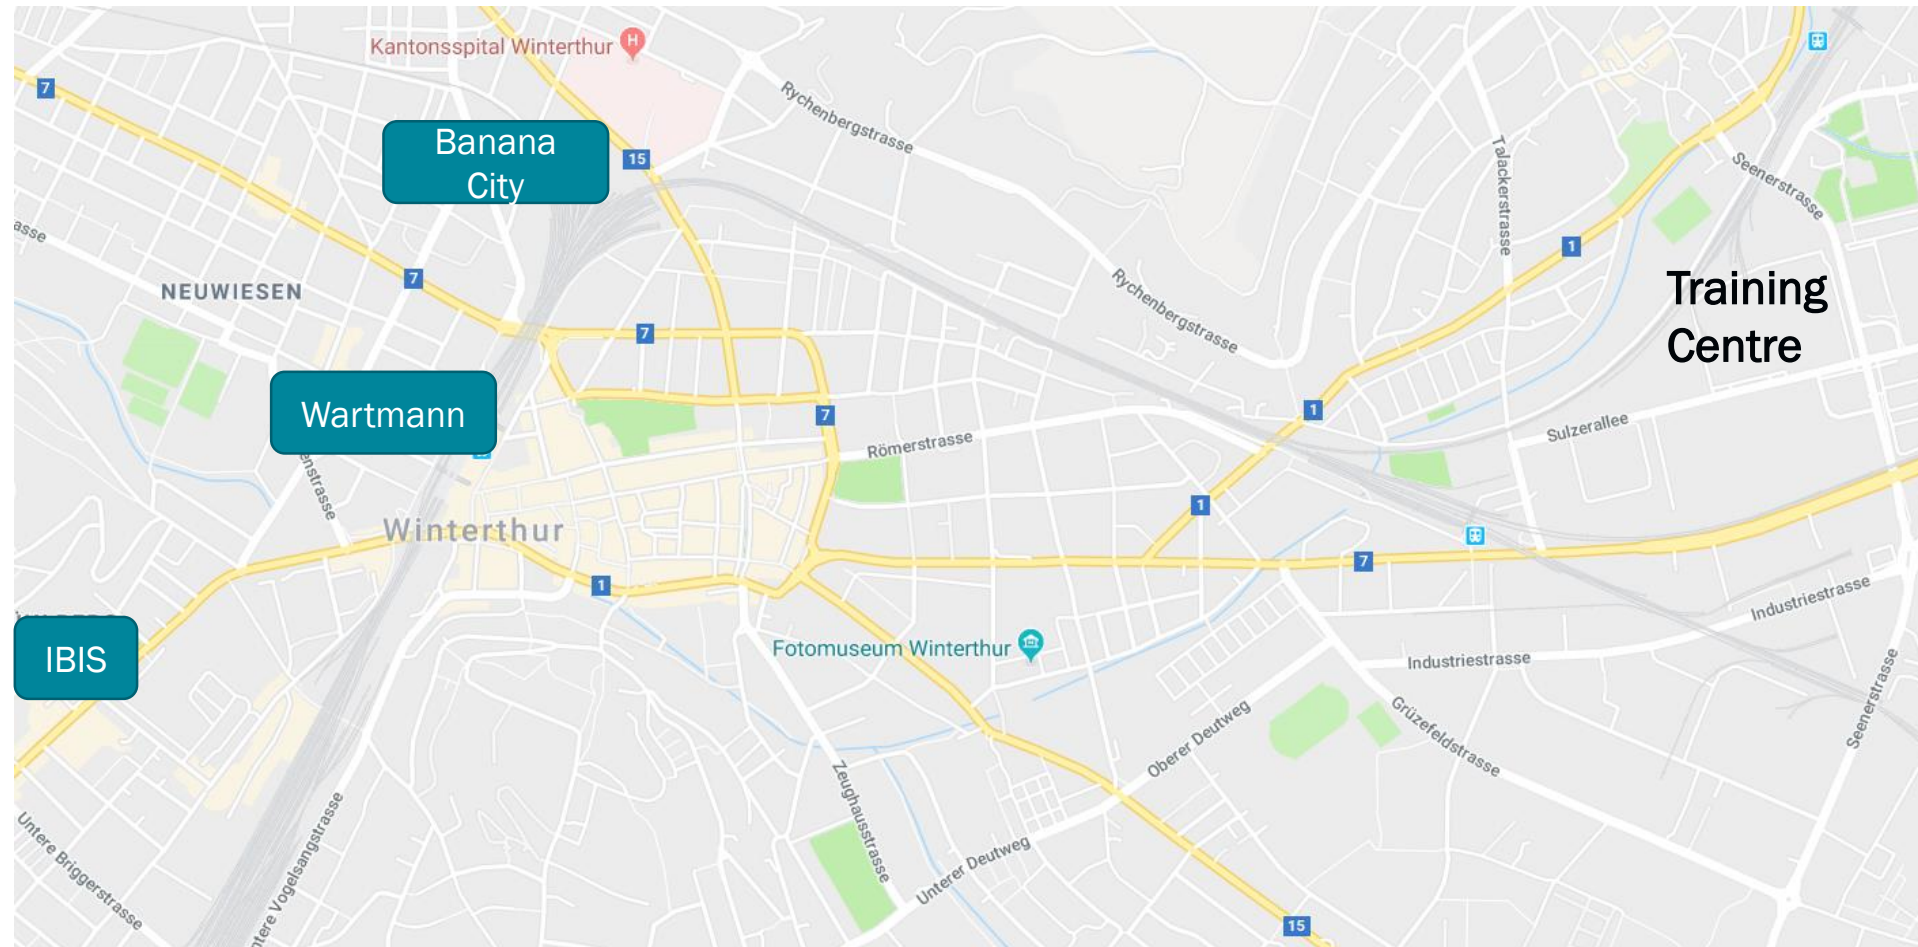

## Location : Zurich Airport / Winterthur

- The Distance between Zürich Airport and Winterthur is approx. 40km.
- Winterthur is easy to reach via public transport. (20 Min. ride)  
[Train Station](#) is located downstairs within the airport building itself.
- Station: Winterthur Main Station.  
Fare (one way) CHF 8,80 in 2nd class.

## Locations WinGD Head Office / WinGD Training Centre

- WinGD Head Office is located 500m from the Main Train Station in Winterthur.

Address:  
Schützenstrasse 3  
CH-8401 Winterthur  
Switzerland

- Located approx. 5km from the Training Centre.

## Location/s Hotels in Winterthur / WinGD Training Centre

- [Hotel Banana City](#) is located approx. 1km from the train station.  
Easy to reach via taxi.
- [Hotel Wartmann](#) is located directly behind the train station.  
Within walking distance.
- [Hotel IBIS](#) is located approx. 1,5km from the train station.  
Easy to reach via taxi or public transport.