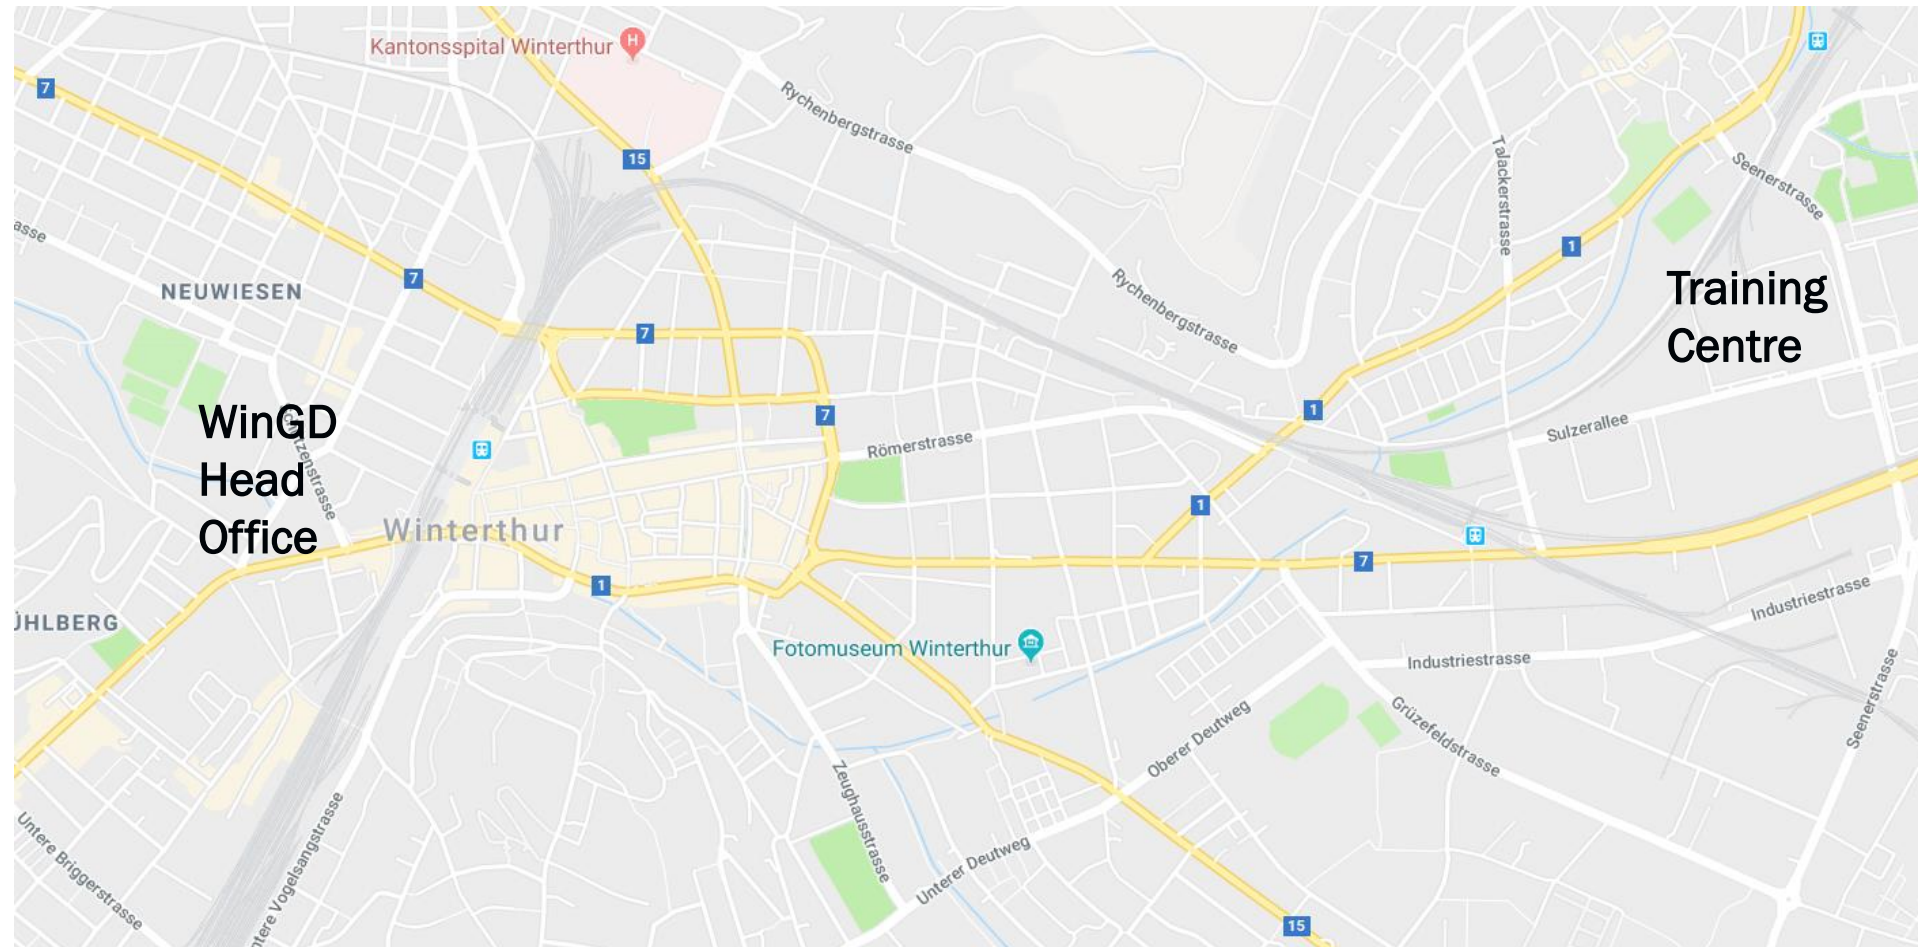

## Location : Zurich Airport / Winterthur

- The Distance between Zürich Airport and Winterthur is approx. 40km.
- Winterthur is easy to reach via public transport. (20 Min. ride)  
[Train Station](#) is located downstairs within the airport building itself.
- Station: Winterthur Main Station.  
Fare (one way) CHF 8,80 in 2nd class.

## Locations WinGD Head Office / WinGD Training Centre

- WinGD Head Office is located 500m from the Main Train Station in Winterthur.

Address:  
Schützenstrasse 3  
CH-8401 Winterthur  
Switzerland

- Located approx. 5km from the Training Centre.

## Location/s Hotels in Winterthur / WinGD Training Centre

- [Hotel Banana City](#) is located approx. 1km from the train station.  
Easy to reach via taxi.
- [Hotel Wartmann](#) is located directly behind the train station.  
Within walking distance.
- [Hotel IBIS](#) is located approx. 1,5km from the train station.  
Easy to reach via taxi or public transport.