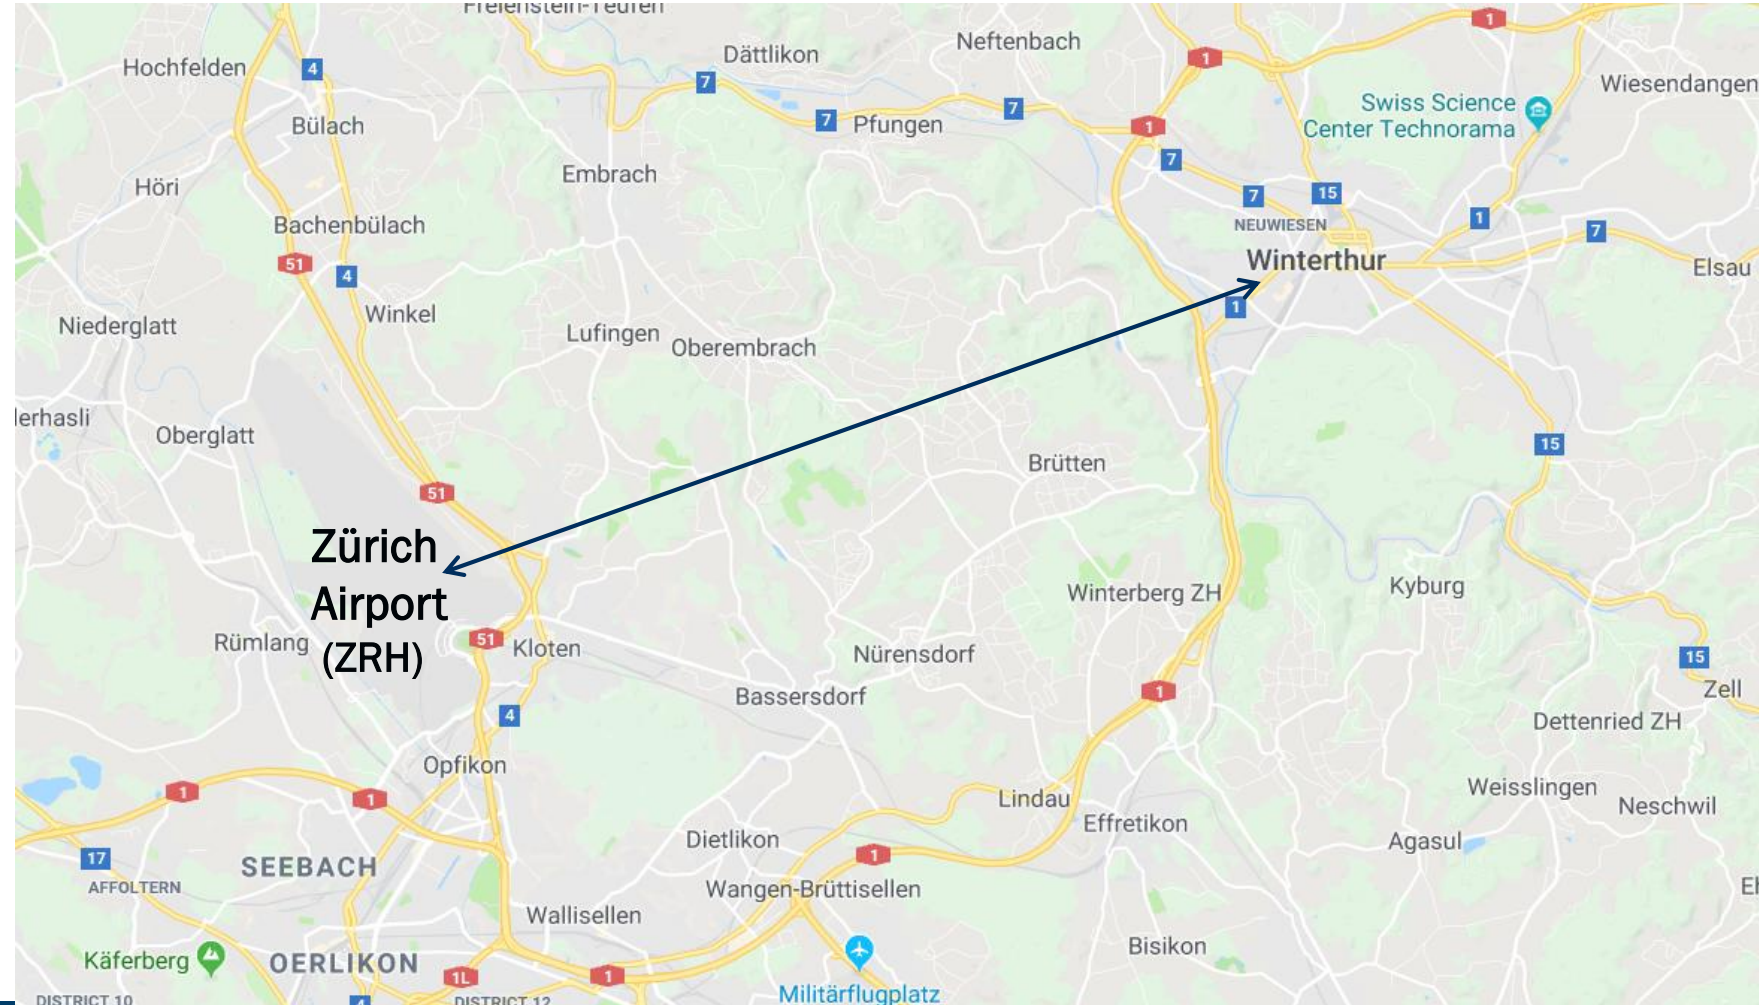

WinGD Training Centre Switzerland

Location : Zurich Airport / Winterthur

- The Distance between Zürich Airport and Winterthur is approx. 40km.
- Winterthur is easy to reach via public transport. (20 Min. ride)
  [Train Station](#) is located downstairs within the airport building itself.
- Station: Winterthur Main Station.
  Fare (one way) CHF 8,80 in 2nd class.

Please find [link](#) for timetable dep./arr. times:
Zürich Flughafen
to
Winterthur Hauptbahnhof

- Alternatively from Airport via Taxi.
  Fare (one way) approx. CHF. 130,00.