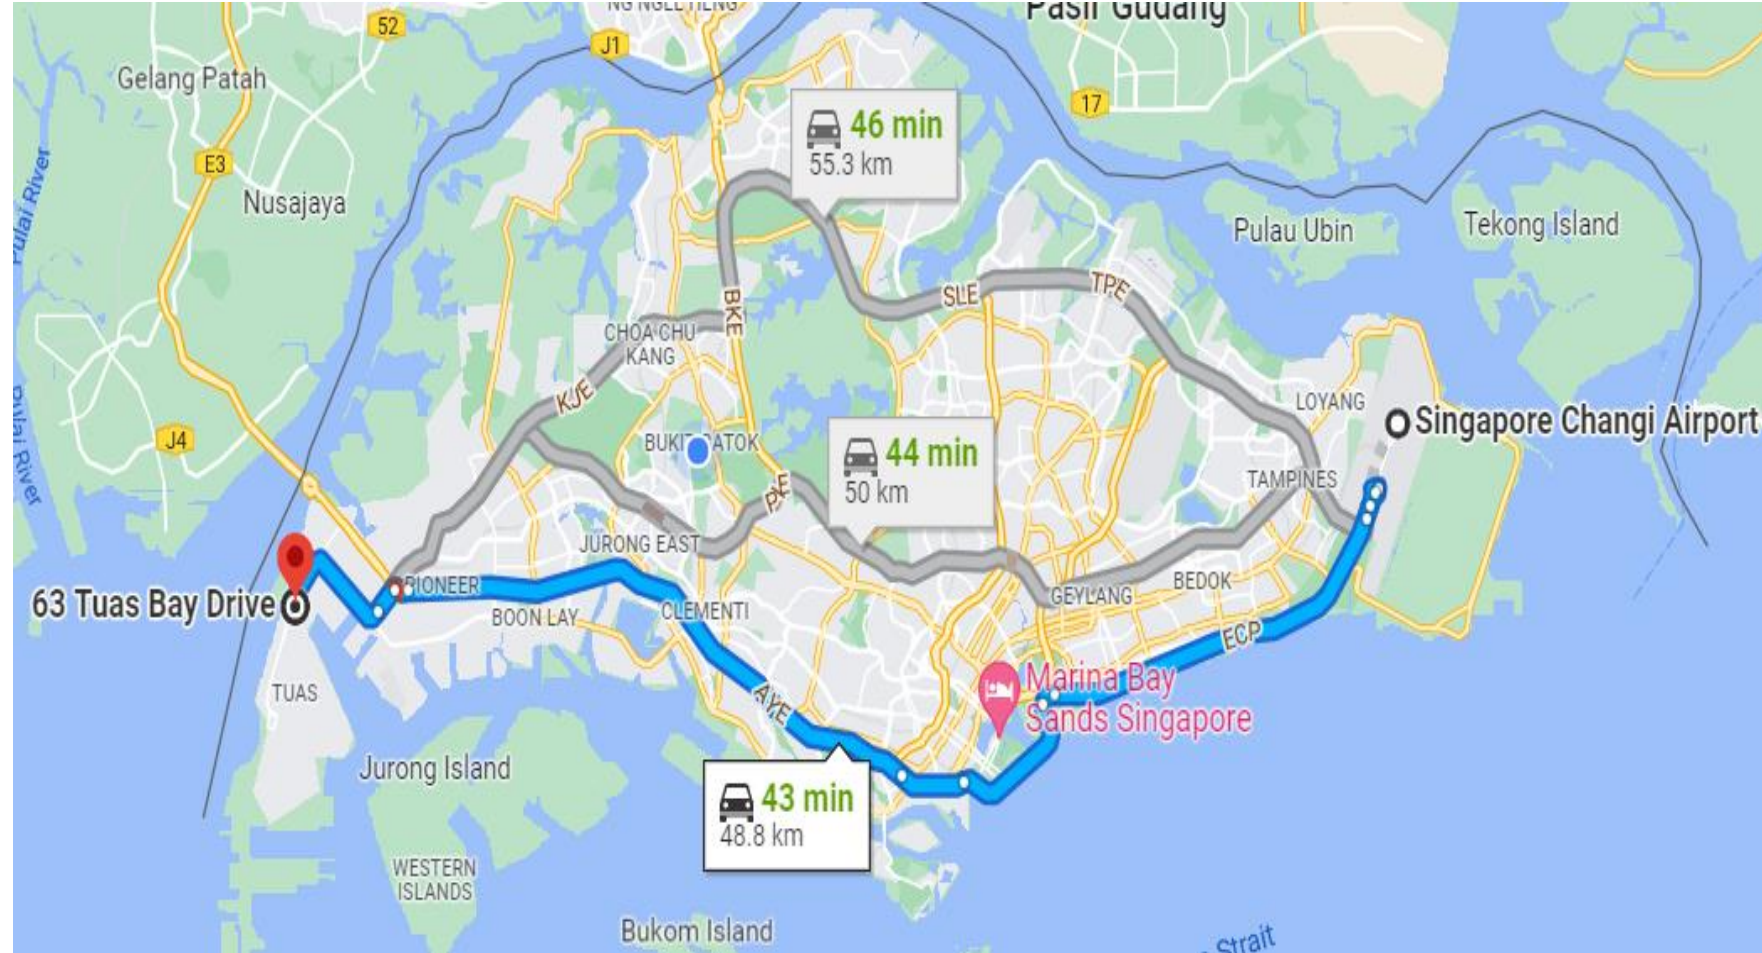

DCS Training Centre Singapore

How to find us

DCS Training Centre Singapore

Address / Contact

- Address:
63B Tuas Bay Drive
West Spring
Singapore 636810
- +65 9235 4618
- repair@dcs.com

DCS Training Centre Singapore

Nearest Airport / Location : Changi Airport / Tuas

- The distance between Changi Airport and Tuas is approx. 50km.
- Tuas is easy to reach via Taxi. Fare (one way) approx. S\$40
- Alternatively via public transport. (Aprox. 110 Min. ride)
Train (MRT) Station is located downstairs within the airport building itself.
- Station: Tuas West Road. Fare (one way) S\$2.80.

The frequency of the train comes every 6 mins.
Changi Airport to Tuas West Road

DCS Training Centre Singapore

Location/s Hotels nearest to Tuas

- [Raffles Marina](#) is located approx. 500m from the nearest train station. Within walking distance
- [Park Avenue Rochestor](#) is located approx. 250m from the nearest train station. Within walking distance.
- [Genting Hotel Jurong](#) is located approx. 500m from the nearest train station. Within walking distance.