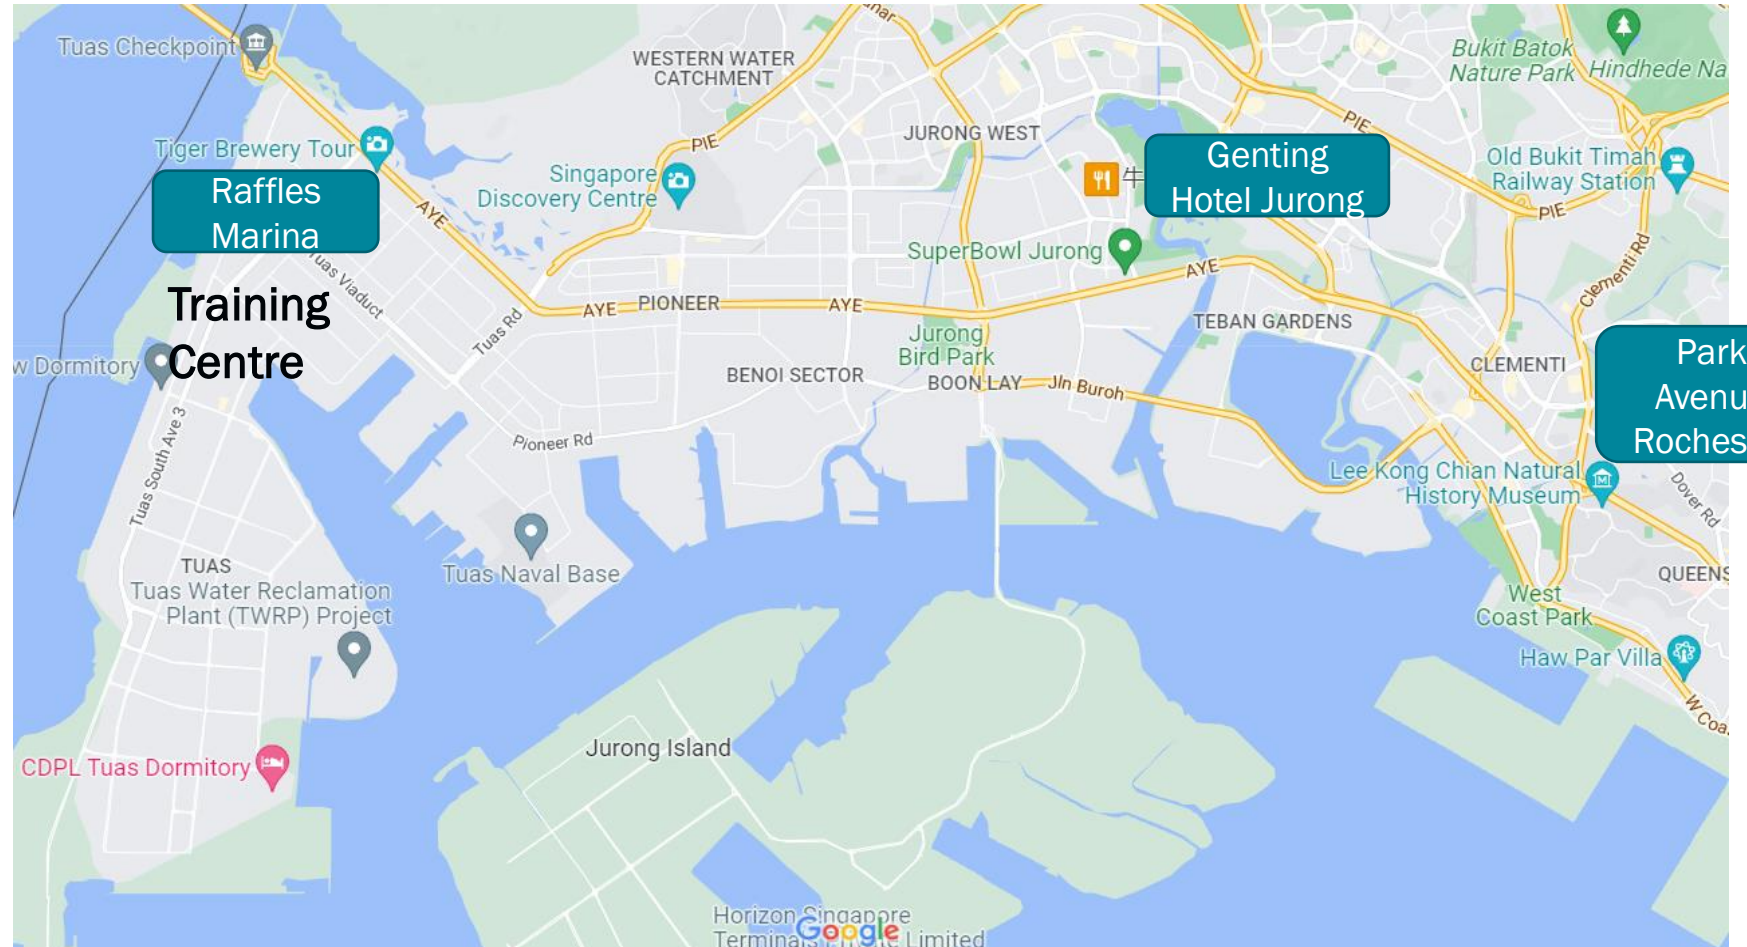

DCS Training Centre Singapore

How to find us

DCS Training Centre Singapore

Address / Contact

- Address:
63B Tuas Bay Drive
West Spring
Singapore 636810
- +65 9235 4618
- repair@dcs.com

DCS Training Centre Singapore

Nearest Airport / Location : Changi Airport / Tuas

- The distance between Changi Airport and Tuas is approx. 50km.
- Tuas is easy to reach via Taxi. Fare (one way) approx. S\$40
- Alternatively via public transport. (Aprox. 110 Min. ride)
Train (MRT) Station is located downstairs within the airport building itself.
- Station: Tuas West Road. Fare (one way) S\$2.80.

The frequency of the train comes every 6 mins.
Changi Airport to Tuas West Road

DCS Training Centre Singapore

Location/s Hotels nearest to Tuas

- [Raffles Marina](#) is located approx. 500m from the nearest train station. Within walking distance
- [Park Avenue Rochestor](#) is located approx. 250m from the nearest train station. Within walking distance.
- [Genting Hotel Jurong](#) is located approx. 500m from the nearest train station. Within walking distance.